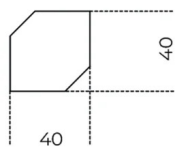

# Prism Low

---

David / Nicolas  
2019

Coffee table in Travertino Romano (not treated with resin) or natural polish Verde Alpi marble.

Cm (L x P x H)	Inches (L x P x H)
40 x 40 x 40	15¾ x 15¾ x 15¾
40 x 40 x 47	15¾ x 15¾ x 18¾
65 x 64 x 31	25¾ x 25¾ x 12¼
93 x 91 x 23	36¾ x 36 x 9¼