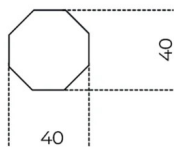

# Prism Low

---

David / Nicolas  
2019

Coffee table in Travertino Romano (not treated with resin) or natural polish Verde Alpi marble.

Cm (L x P x H)	Inches (L x P x H)
40 x 40 x 40	15¾ x 15¾ x 15¾
40 x 40 x 47	15¾ x 15¾ x 18¾
65 x 64 x 31	25¾ x 25¾ x 12¼
93 x 91 x 23	36¾ x 36 x 9¼