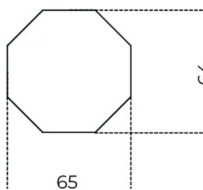

# Prism Low

---

David / Nicolas  
2019

Coffee table in Travertino Romano (not treated with resin) or natural polish Verde Alpi marble.

Cm (L x P x H)	Inches (L x P x H)
40 x 40 x 40	15¾ x 15¾ x 15¾
40 x 40 x 47	15¾ x 15¾ x 18¾
65 x 64 x 31	25¾ x 25¾ x 12¼
93 x 91 x 23	36¾ x 36 x 9¼