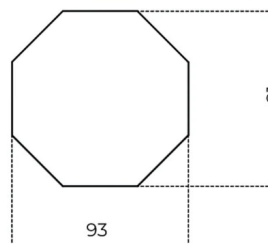

# Prism Low

---

David / Nicolas  
2019

Coffee table in Travertino Romano (not treated with resin) or natural polish Verde Alpi marble.

Cm (L x P x H)	Inches (L x P x H)
40 x 40 x 40	15¾ x 15¾ x 15¾
40 x 40 x 47	15¾ x 15¾ x 18¾
65 x 64 x 31	25¾ x 25¾ x 12¼
93 x 91 x 23	36¾ x 36 x 9¼